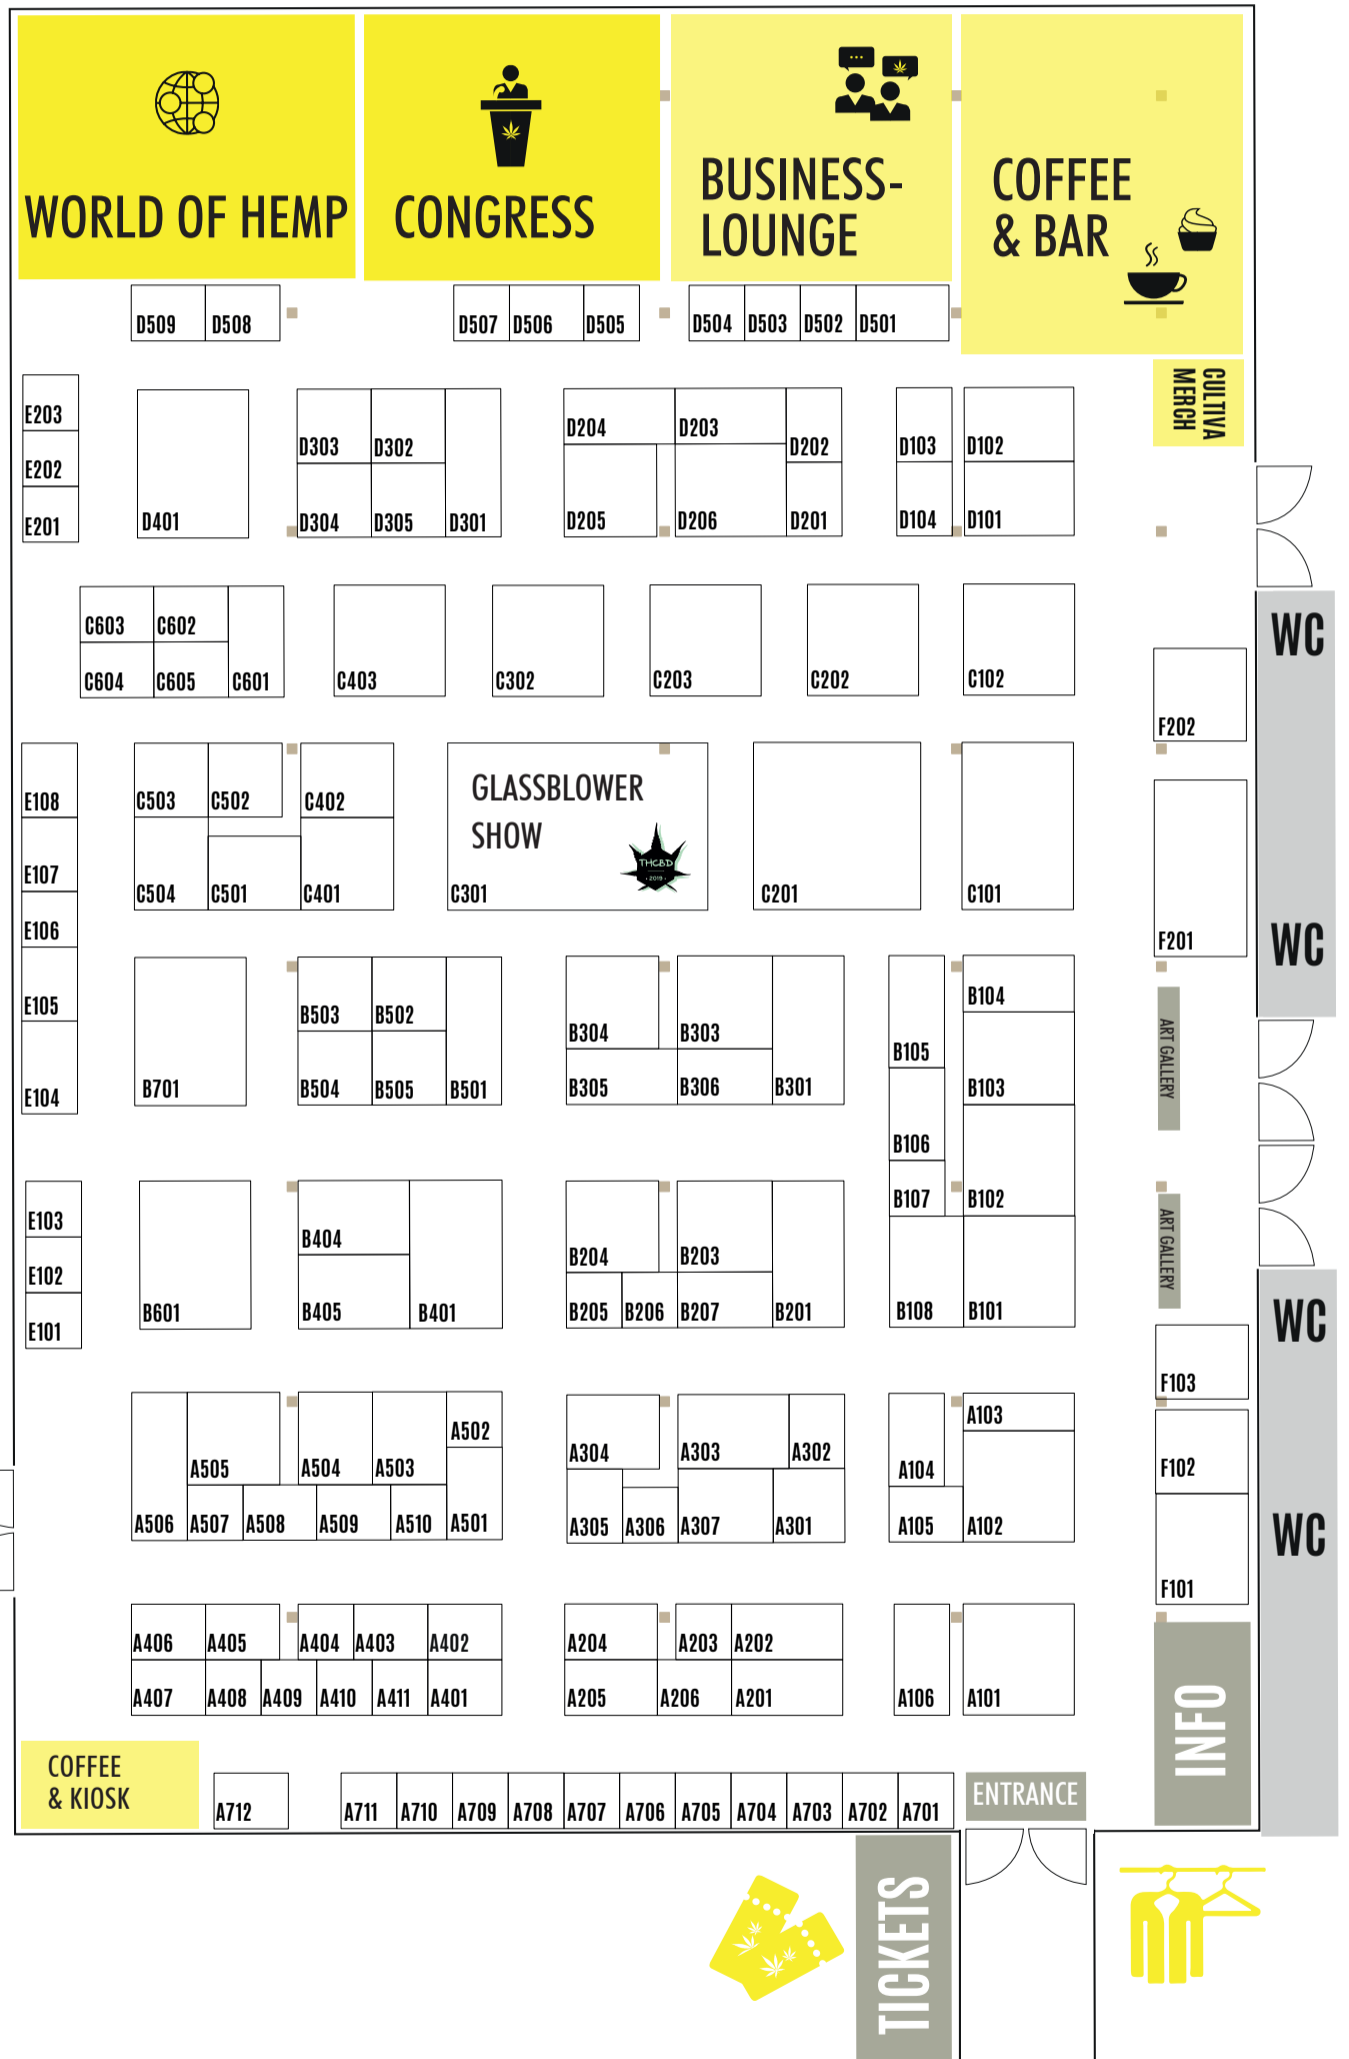

06.-08.
OCTOBER **2023**
MARX HALLE

CULTSOUND

OUTDOOR AREA
DRINKS & FOODTRUCKS
MUSIC

AWARDED JOURNEY

Maria-Jacobi-Gasse

Anniversary
discount
-15 %

06.–08.
OCTOBER **2023**
MARX HALLE

BOOTH NUMBER	BOOTH TYPE	CATEGORY	WIDTH IN METERS	DEPTH IN METERS	STAND SPACE	TOTAL PRICE*	
A101	Head booth	A	6,0	6,0	36	7 020	5 967,00
A102	Corner booth	A	6,0	6,0	36	6 840	5 814,00
A103	Corner booth	A	3,0	6,0	18	3 420	2 907,00
A104	Corner booth	A	6,0	3,0	18	3 420	2 907,00
A105	Corner booth	A	3,0	3,0	9	1 710	1 453,50
A106	Head booth	A	6,0	3,0	18	3 510	2 983,50
A201	Corner booth	A	3,0	6,0	18	3 420	2 907,00
A202	Corner booth	A	3,0	6,0	18	3 420	2 907,00
A203	Inline booth	A	3,0	3,0	9	1 620	1 377,00
A204	Corner booth	A	3,0	5,0	15	2 850	2 422,50
A205	Corner booth	A	3,0	5,0	15	2 850	2 422,50
A206	Inline booth	A	3,0	4,0	12	2 160	1 836,00
A301	Corner booth	A	4,0	4,0	16	3 040	2 584,00
A302	Corner booth	A	4,0	3,0	12	2 280	1 938,00
A303	Inline booth	A	6,0	4,0	24	4 320	3 672,00
A304	Corner booth	A	5,0	4,0	20	3 800	3 230,00
A305	Corner booth	A	4,0	3,0	12	2 280	1 938,00
A306	Inline booth	A	3,0	3,0	9	1 620	1 377,00
A307	Inline booth	A	5,0	4,0	20	3 600	3 060,00
A401	Corner booth	A	4,0	3,0	12	2 280	1 938,00
A402	Corner booth	A	4,0	3,0	12	2 280	1 938,00
A403	Inline booth	A	4,0	3,0	12	2 160	1 836,00
A404	Inline booth	A	3,0	3,0	9	1 620	1 377,00
A405	Inline booth	A	4,0	3,0	12	2 160	1 836,00
A406	Corner booth	A	4,0	3,0	12	2 280	1 938,00
A407	Corner booth	A	4,0	3,0	12	2 280	1 938,00
A408	Inline booth	A	3,0	3,0	9	1 620	1 377,00
A409	Inline booth	A	3,0	3,0	9	1 620	1 377,00
A410	Inline booth	A	3,0	3,0	9	1 620	1 377,00
A411	Inline booth	A	3,0	3,0	9	1 620	1 377,00
A501	Corner booth	A	5,0	3,0	15	2 850	2 422,50
A502	Corner booth	A	3,0	3,0	9	1 710	1 453,50
A503	Inline booth	A	4,0	5,0	20	3 600	3 060,00
A504	Inline booth	A	4,0	5,0	20	3 600	3 060,00
A505	Inline booth	A	5,0	5,0	25	4 500	3 825,00
A506	Head booth	A	8,0	3,0	24	4 680	3 978,00
A507	Inline booth	A	3,0	3,0	9	1 620	1 377,00
A508	Inline booth	A	4,0	3,0	12	2 160	1 836,00
A509	Inline booth	A	4,0	3,0	12	2 160	1 836,00
A510	Inline booth	A	3,0	3,0	9	1 620	1 377,00
A701	Corner booth	A	3,0	3,0	9	1 710	1 453,50
A702	Inline booth	A	3,0	3,0	9	1 620	1 377,00
A703	Inline booth	A	3,0	3,0	9	1 620	1 377,00
A704	Inline booth	A	3,0	3,0	9	1 620	1 377,00
A705	Inline booth	A	3,0	3,0	9	1 620	1 377,00
A706	Inline booth	A	3,0	3,0	9	1 620	1 377,00
A707	Inline booth	A	3,0	3,0	9	1 620	1 377,00
A708	Inline booth	A	3,0	3,0	9	1 620	1 377,00
A709	Inline booth	A	3,0	3,0	9	1 620	1 377,00
A710	Inline booth	A	3,0	3,0	9	1 620	1 377,00
A711	Inline booth	A	3,0	3,0	9	1 620	1 377,00
A712	Corner booth	A	4,0	3,0	12	2 280	1 938,00